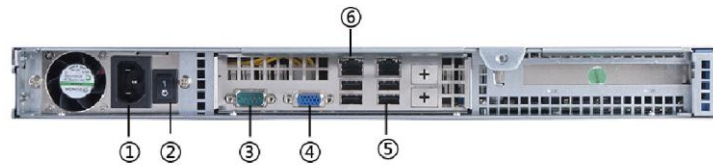

Picture

Rear Panel

- ① Power Supply
- ② Power Switch
- ③ Serial Port
- ④ VGA Interface
- ⑤ USB Interface
- ⑥ LAN Interface