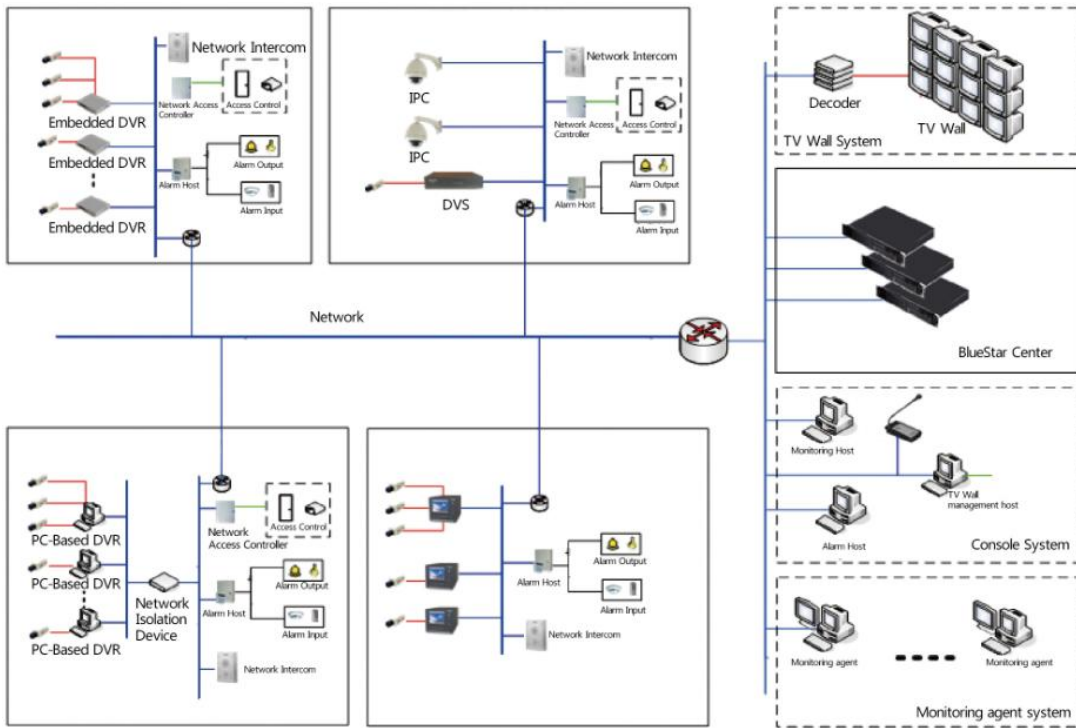

Compatibility:

BlueStar Center provides a unified platform for operation and control by integrating the video surveillance sub-system, alarm sub-system, electronic map sub-system, storage sub-system, network access control sub-system and ect. It's also compatible with third-party DNV, NVR, HDVR, DVR, IPC and ect..

Modular design and professional management functions:

Real-time video viewing, action with alarm, remote video playback, routing inspection, surveillance device management, surveillance control management, users management, log management, TV wall control, surveillance strategy management, electronic map service, two-way voice intercom and ect..

Typical application pattern

BlueStar Center's sketch of system application

Specifications

Parameters/Model		BlueStar Center 100
Processor		Intel Multi-core processor
Ethernet	Number of Ports	2
	Ports Type	RJ45
	Ports Standard	10/100Base-Tx
	Max. Transmission Distance	CAT5 UTP 100m
RAM		2GB (ECC Check)
HD Interface		SATA
HD		1
Dimensions		1U
		450(D)x430(W)x44.5(H)
Power	Standard Module	1 Power Module
	Redundant Power	Non Support
	Power	400W
	Frequency	50 Hz ~ 60 Hz

Picture

Rear Panel

- ① Power Supply
- ② Power Switch
- ③ Serial Port
- ④ VGA Interface
- ⑤ USB Interface
- ⑥ LAN Interface